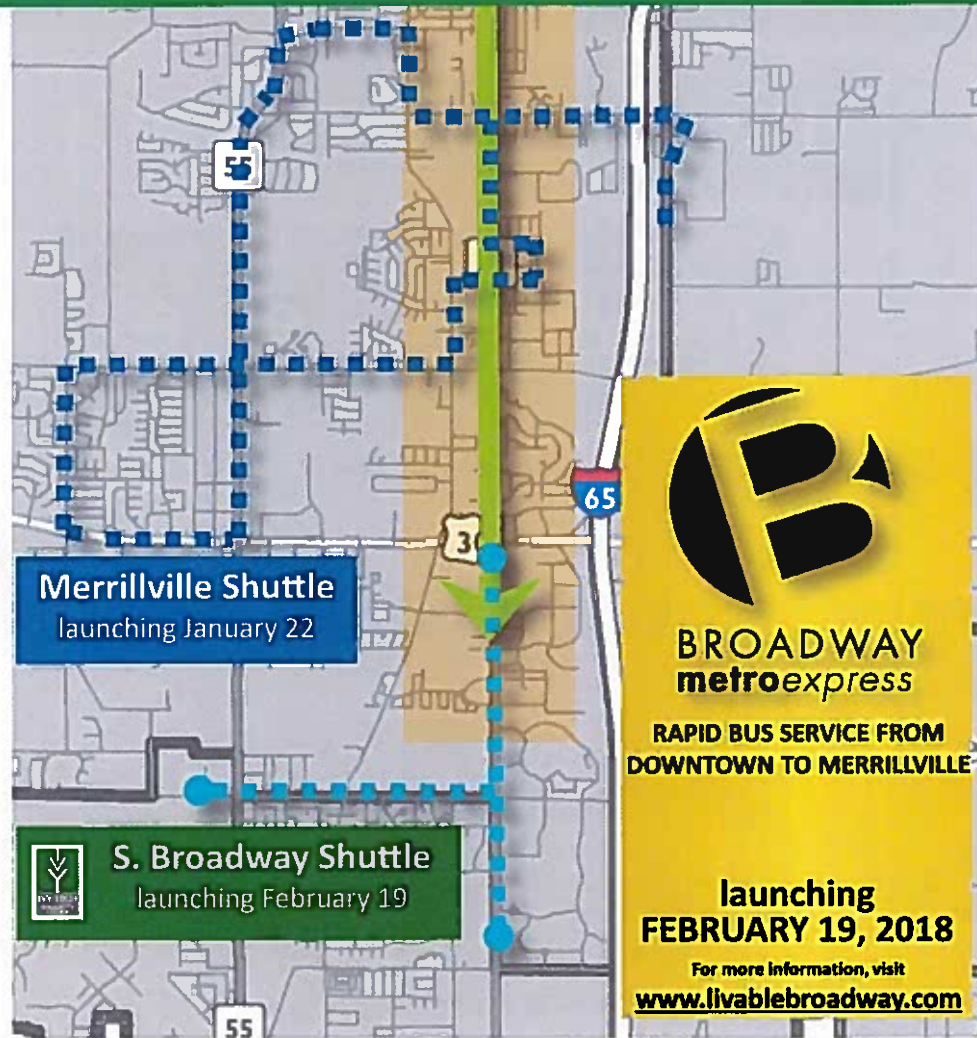

Travel faster.

Travel greener.

Travel **B**etter.

Service every 20 minutes

New shelters & special bus lanes

- GARY METRO CENTER
- GARY STATE BANK (5th Ave)
- 6TH AVENUE
- DOWNTOWN SOUTH (9th Ave)
- 11TH AVENUE
- MIDTOWN/YWCA (15th Ave)
- 19TH AVENUE
- 25TH AVENUE
- UNIVERSITY PARK (36th Ave)
- RIDGE ROAD
- MORNINGSIDE (45th Ave)
- 53RD AVENUE
- ANDREAN HIGH SCHOOL (58th Ave)
- MERRILLVILLE HIGH SCHOOL/C&O (73rd Ave)
- TOWN HALL (78th/80th)
- CENTURY PLAZA (81st Ave)
- SOUTHLAKE METHODIST HOSPITAL (86th Place)

For more information, visit  
[www.livablebroadway.com](http://www.livablebroadway.com)

INTRODUCING THE  
**BROADWAY**  
metro express

RAPID BUS SERVICE FROM  
DOWNTOWN TO MERRILLVILLE  
launching **FEBRUARY 19, 2018**

# TRAVEL BETTER.

Two NEW local routes to connect  
Broadway to new destinations!

## South Broadway Shuttle

Will connect to  at Century Plaza

Service to:

Lake County Government Center

Veterans Administration Hospital

Purdue Technology Center

Ivy Tech (Crown Point Campus)